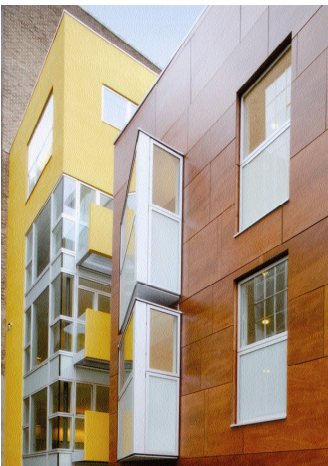

2006 Camden Design Awards

Run by Camden council, the awards celebrate high quality standards of urban design in the borough. The honours were presented last month at The Roundhouse by Sunand Prasad, president elect of the RIBA. A panel of judges from local groups, architects and the council deliberated over 20 entries covering a wide range of schemes and selected four winners and four commendations. All the schemes nominated had to show how they had enhanced the local environment and had to be largely visible to the public. The winners are...

CLOCKWISE from top left:
1 & 2 The Roundhouse - by architects John McAslan & Partners
3 Tercelet Terrace NW3 - by KSR Architects
4 Fitzjohn's Primary School NW3 - by Curl la Tourelle Architects
5 Great Turnstile House WC1 - by Mary Thum Associates Ltd.